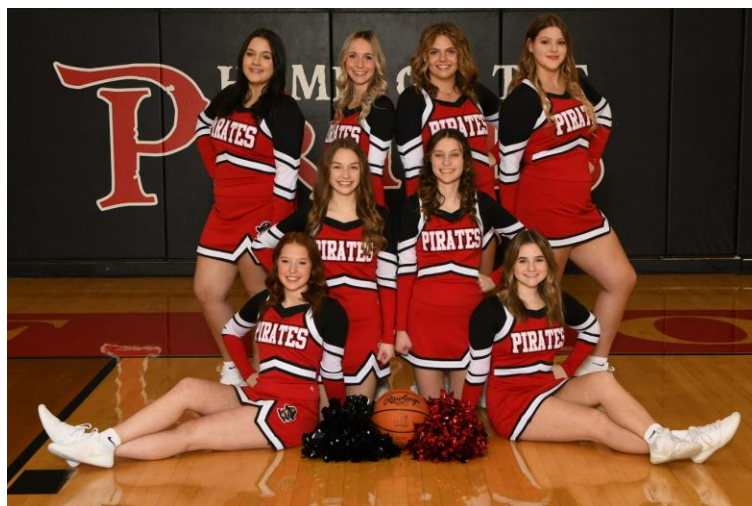

22- 23 VARSITY CHEERLEADERS

Shylee Kaufman, Emma Beach

Amy Jebsen, Allee Davis

Kaylee Kindle, Bri Taber, Kaley Mathewson, Cora Koontz

Head Coach: Chase Koontz

Assistant: Stefani Koontz

BLUFFTON COACHING STAFF

HEAD COACH

VARSITY ASSISTANT

VARSITY ASSISTANT

JR. VARSITY

FRESHMEN

JR. HIGH

JR. HIGH

TODD BOBLITT

TYLER ROSENDALE

DANA KOONTZ

ALEX HANNA

RYAN AELKER

CHRIS ACKERMAN

CHAD OSBORNE

SUPERINTENDENT

PRINCIPAL

ATHLETIC DIRECTOR

ATHLETIC SECRETARY

MAINTENANCE/TICKETS MGR

ATHLETIC TRAINER

ATHLETIC ADMINISTRATION

DR. GREG DENECKER

MR. MIKE MINNIG

MR. ALEX HANNA

MRS. MARY HOFFER

MR. MIKE WILSON

MR. KRIS LAISE