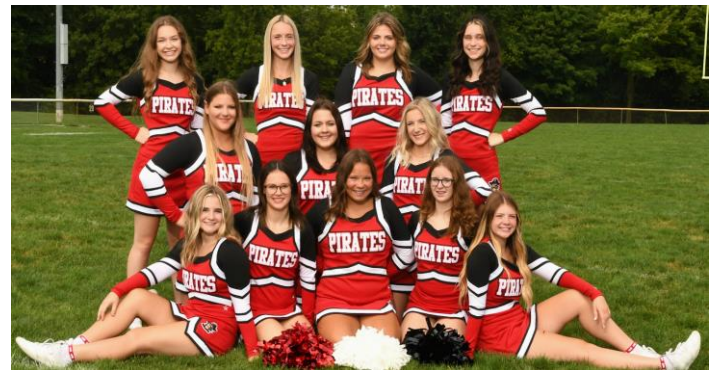

2022 BLUFFTON PIRATE FOOTBALL

#	NAME	POS	YR	HT
1	LANDON SHUTLER	ATH/DB	12	5'11"
2	JAVEN CRAWFIS	WR/DB	9	5'7"
3	AVERY SPRUNGER	ATH/DB	9	5'11"
4	GRIFFIN STACKHOUSE	WR/DB	10	5'9"
5	ROBBY TAYLOR	WR/DB	9	6'0"
6	BEAU STEVER	WR/DB	12	5'11"
8	GARRET BOGART	ATH/DB	11	5'10"
9	QUINN EACHUS	ATH/DB	10	5'10"
10	NOAH BRICKER	RB/LB	10	5'11"
11	BRAEDEN JORDAN	ATH/DB	11	5'9"
12	WYATT LOVELL	WR/DB	12	6'0"
13	LANDEN STORER	WR/DB	9	5'8"
14	CARSEN WEAVER	RB/LB	11	5'9"
15	ELI JONES	ATH/DB	9	6'1"
16/65	PRESTON CULVER	ATH/LB	11	5'9"
17	HAYDEN DEARTH	WR/DB	11	6'3"
18	BRODY ANDERSON	WR/DB	10	5'9"
20	GRADY COONFARE	WR/DB	9	5'10"
21	GAVIN BOGART	ATH/LB	11	5'10"
23	CARSON KRUSE	ATH/DB	10	5'10"
24	JACKSON BOWLUS	RB/LB	9	5'10"
25	KYLE BASIL	KICKER	11	6'1"
27	LANDEN WORCESTER	RB/LB	10	5'10"
32	MALACHI SHISLER	ATH/LB	12	5'9"
33	KAMERON COUGHLAN	RB/LB	12	5'10"
34	MICAH REHM	WR/DB	9	5'10"
41	ETHAN KOHLI	RB/LB	10	6'1"
51	DANIEL FREDRITZ	OL/DL	11	6'2"
53	EVAN GROTHAUSE	OL/DL	9	5'11"
54	HUNTER BETTS	OL/DL	9	5'10"
56/88	IAN RIEMAN	ATH/DL	11	6'0"
57	MARCO EIDEN	OL/DL	11	5'10"
59	JACOB GRANGER	OL/DL	11	6'4"
61	BRAYLIN SCHERGER	OL/DL	10	6'2"
62	XAVIER DILLER	OL/LB	10	6'1"
64	RILEY GREER	OL/DL	11	6'1"
66	JONAH BOISVERT	OL/DL	9	6'0"
68	XAVIER LUGINBUHL	OL/DL	12	6'2"
73	AUSTIN SCHERGER	OL/DL	10	6'2"
77	BRAYLON GOINGS	OL/DL	9	5'6"
81	GABE MEZA	ATH/LB	10	6'0"

Grounds Crew

Mike Wilson, Sam Reineke, Lonnie Warren, Jon Inniger, Tom Bogart,
Tom Harvey, Lou Savage, Larry Core, Tom Benroth

2022 CHEERLEADERS

Row 1 (left to right): Emma Beach, Kya McDougle, Ali Shilling, Allison Herrmann, Lily Schneck
 Row 2 (left to right): Cora Koontz, Kaylee Kindle, Savana Missler
 Row 3 (left to right); Amy Jebesen, Bri Taber, Kaley Mathewson, Allee Davis