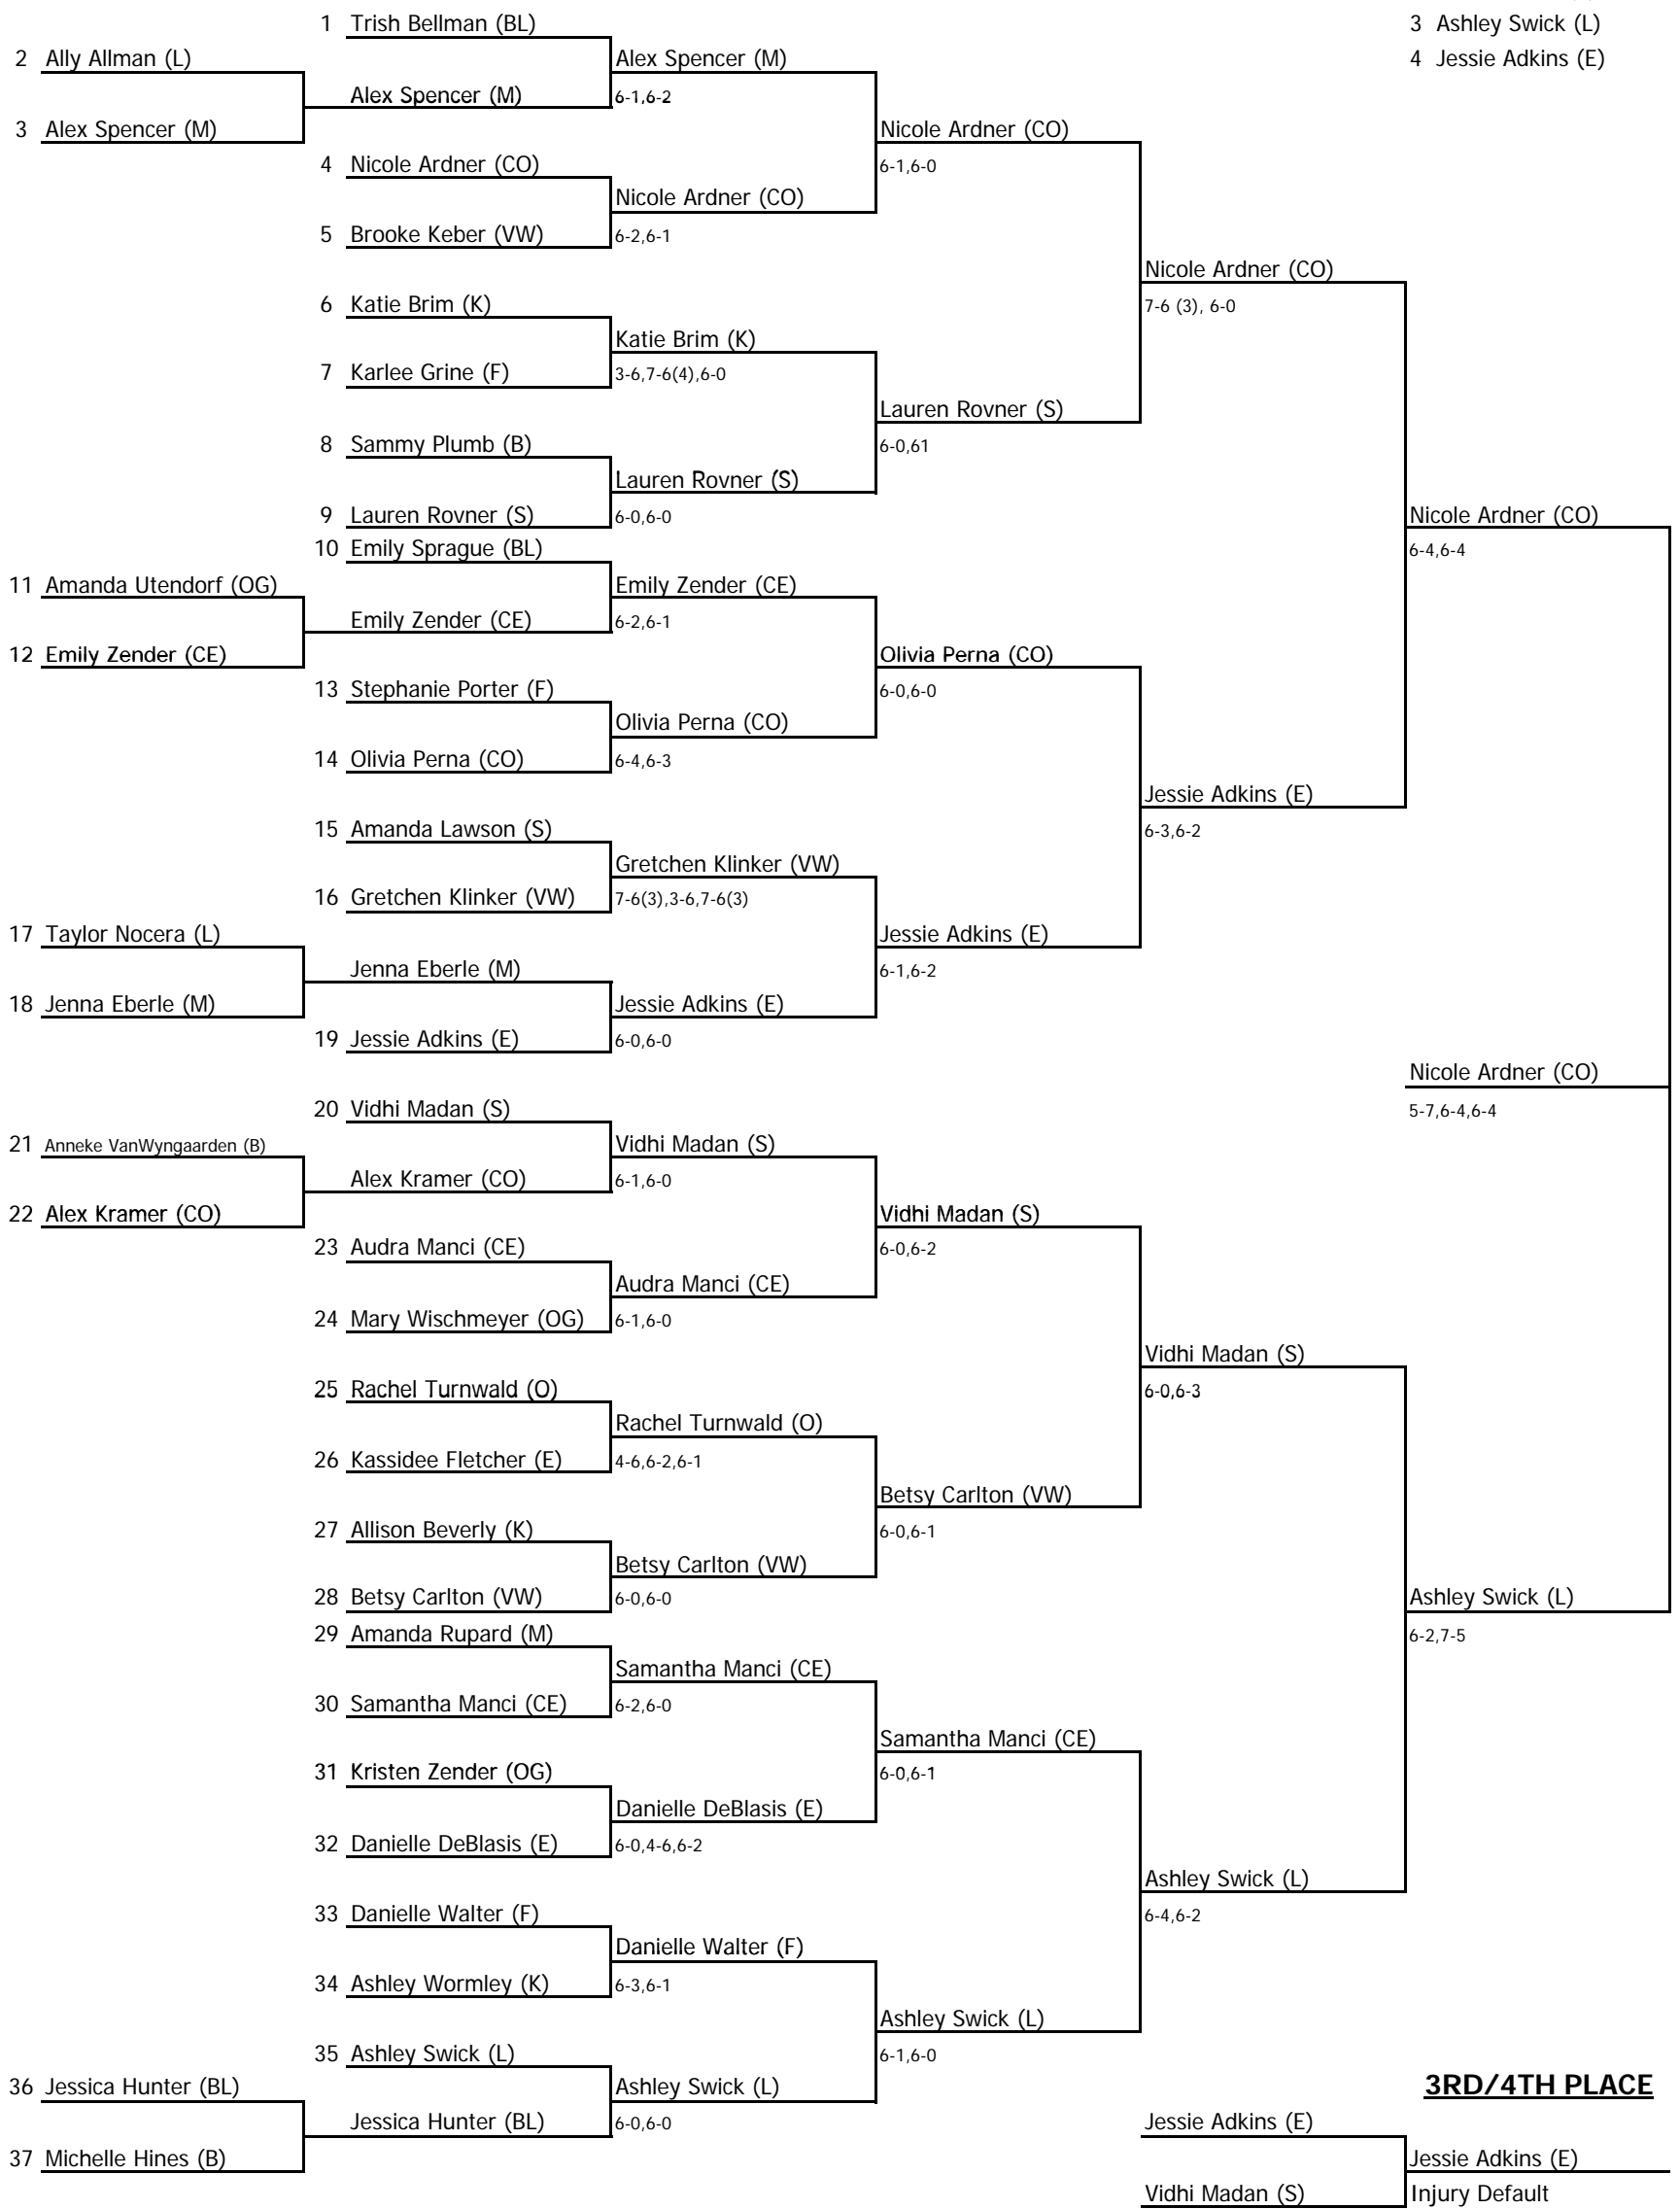

**SEMIFINALS**

**FINALS**

**SEEDS** 1 Nicole Ardner (CO)  
2 Vidhi Madan (S)  
3 Ashley Swick (L)  
4 Jessie Adkins (E)

**BATH**

Sammy Plumb (B)  
Anneke VanWyngaarden (B)  
Michelle Hines (B)

**BLUFFTON**

**OTTOVILLE**

Rachel Turnwald (O)

**SHAWNEE**

Vidhi Madan (S)  
Lauren Rovner (S)  
Amanda Lawson (S)

**VAN WERT**

Betsy Carlton (VW)  
Gretchen Klinker (VW)  
Brooke Keber (VW)

**3RD/4TH PLACE**