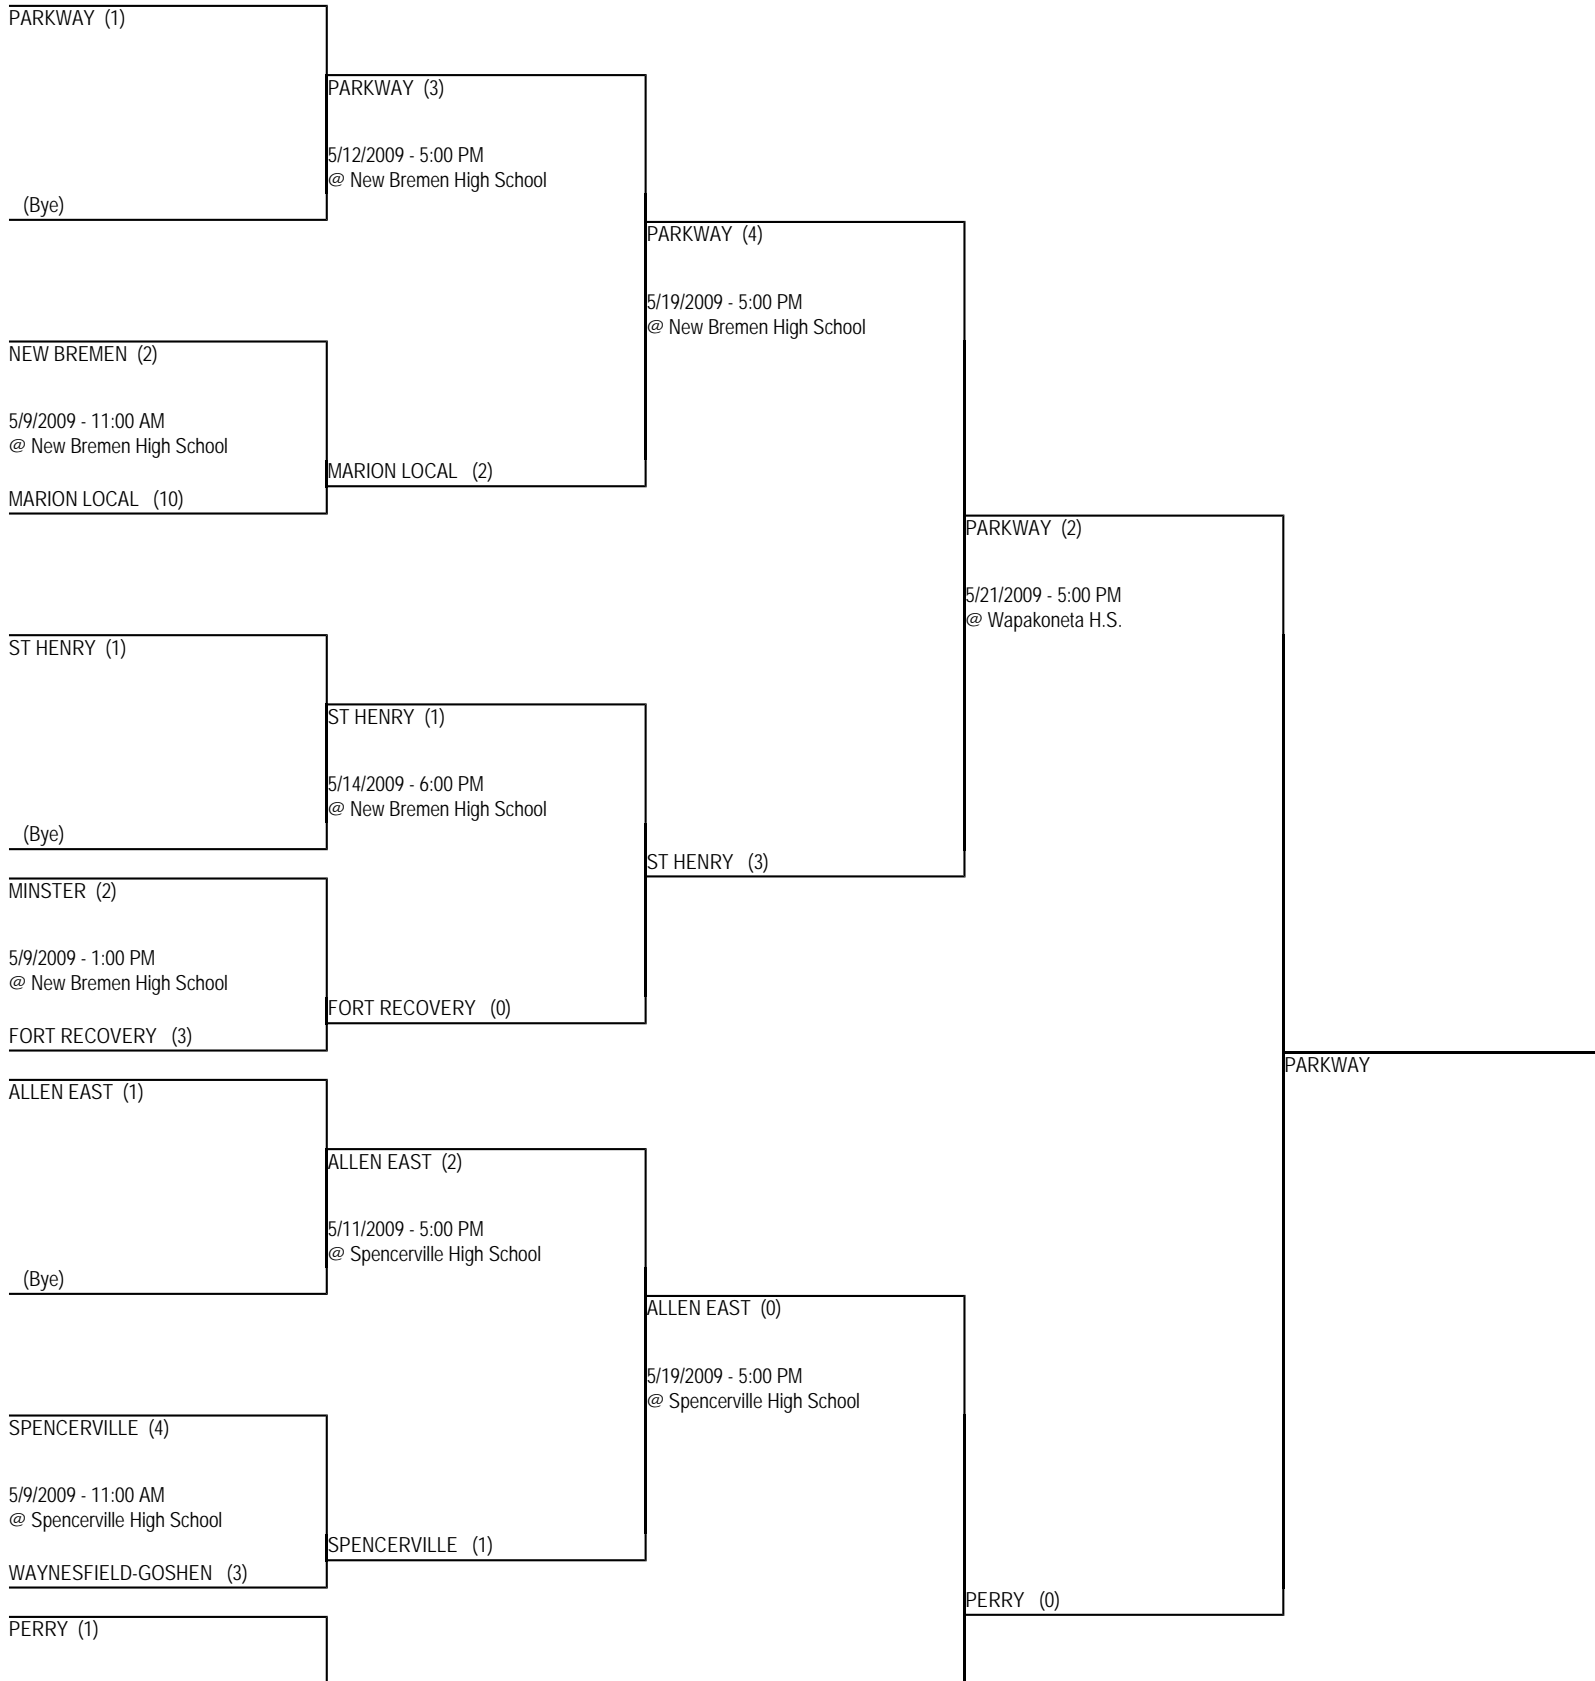

## Wapakoneta District Girls Fast-Pitch Softball Division IV Sectional Tournament

PERRY (8)  
5/9/2009 - 1:00 PM  
@ Spencerville High School

LIMA CENTRAL CATHOLIC (2)

(Bye)

LIMA CENTRAL CATHOLIC (1)

(Bye)

PERRY (1)